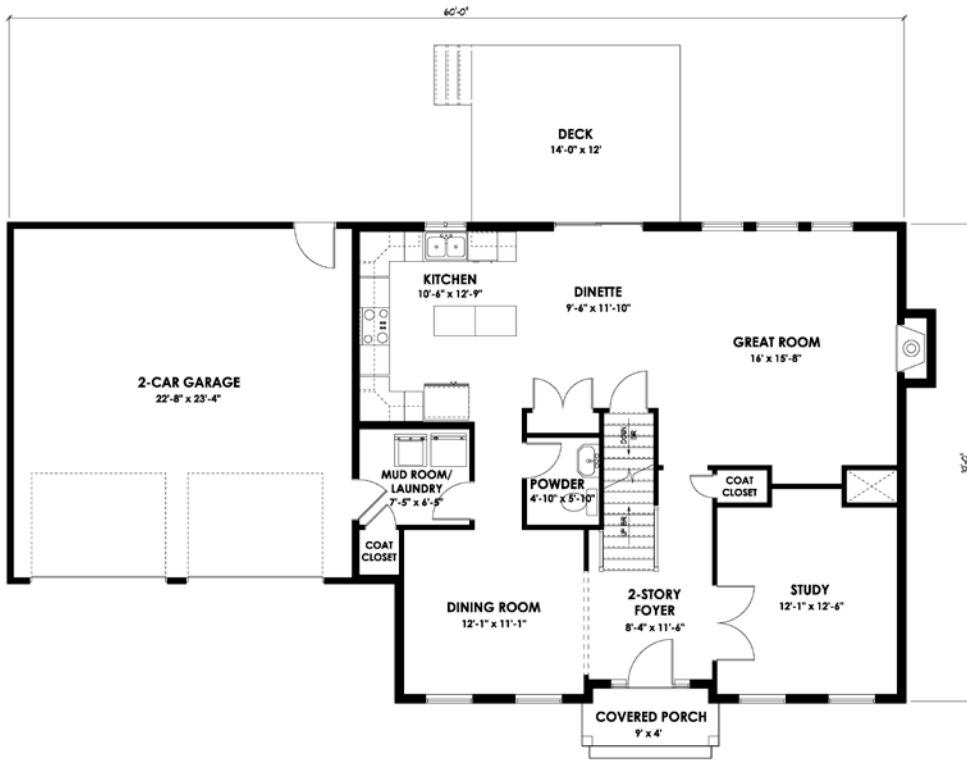

Mannarino Builders – Redstone Farm, Suffield CT

ESSEX 1 & 2

Starting at 489,900. TAKE ADVANTAGE OF EARLY SPRING PRICING!

Choose from two roof design options!

FIRST FLOOR
1162 S.F.

SECOND FLOOR
1458 S.F.