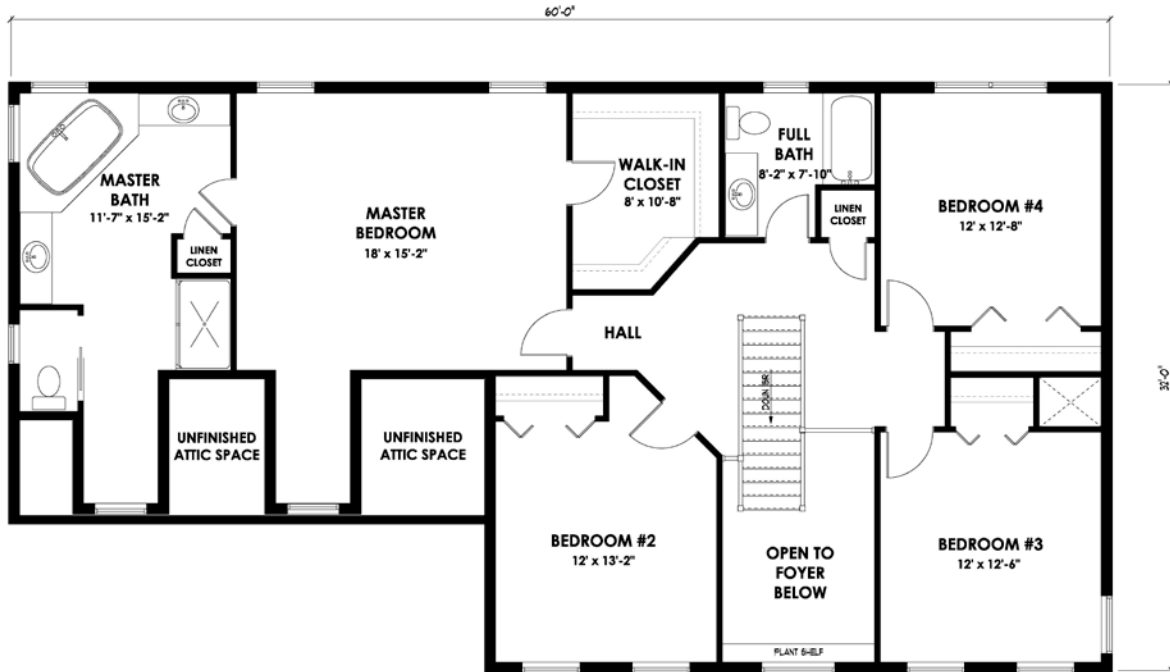

Mannarino Builders – Redstone Farm, Suffield CT

ESSEX 1 & 2

Starting at 489,900. TAKE ADVANTAGE OF EARLY SPRING PRICING!

Choose from two roof design options!

FIRST FLOOR
1162 S.F.

SECOND FLOOR
1458 S.F.