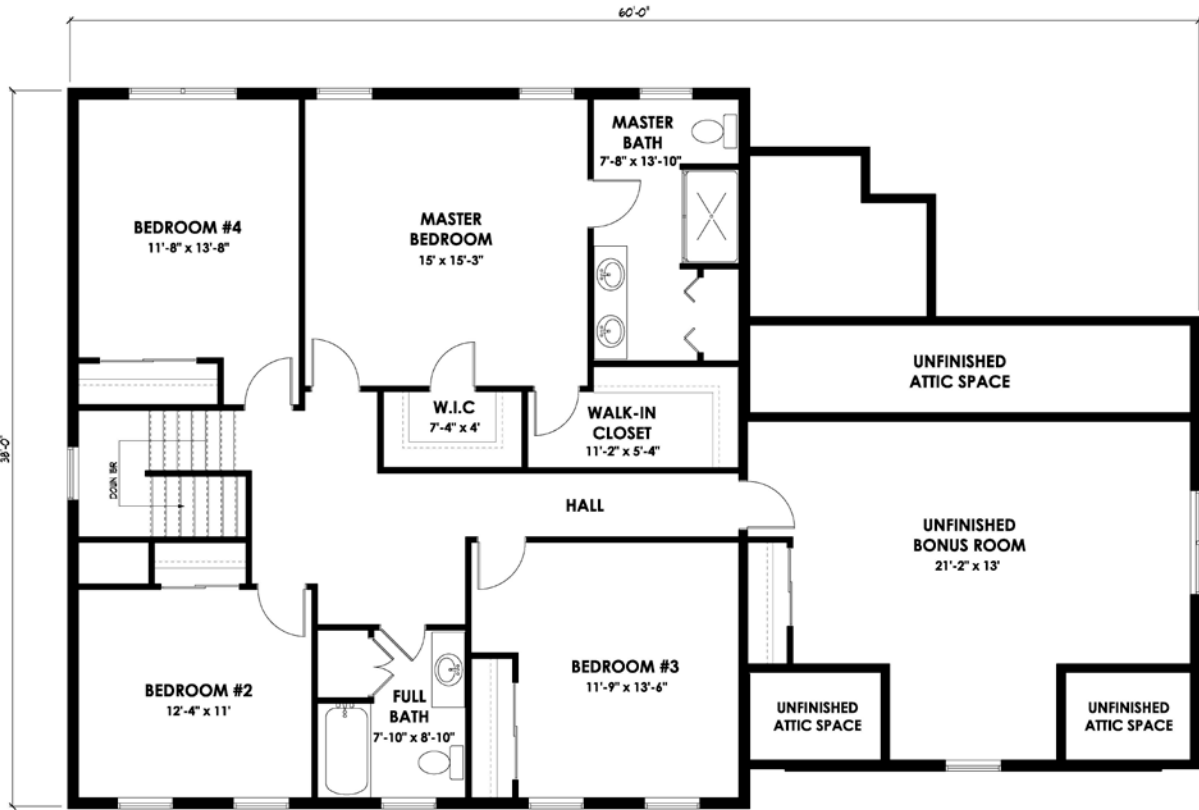

Mannarino Builders – Redstone Farm, Suffield CT

Dorchester

Starting at 499,900.

TAKE ADVANTAGE OF EARLY SPRING PRICING!

FIRST FLOOR

1487 S.F.

SECOND FLOOR

1306 S.F.