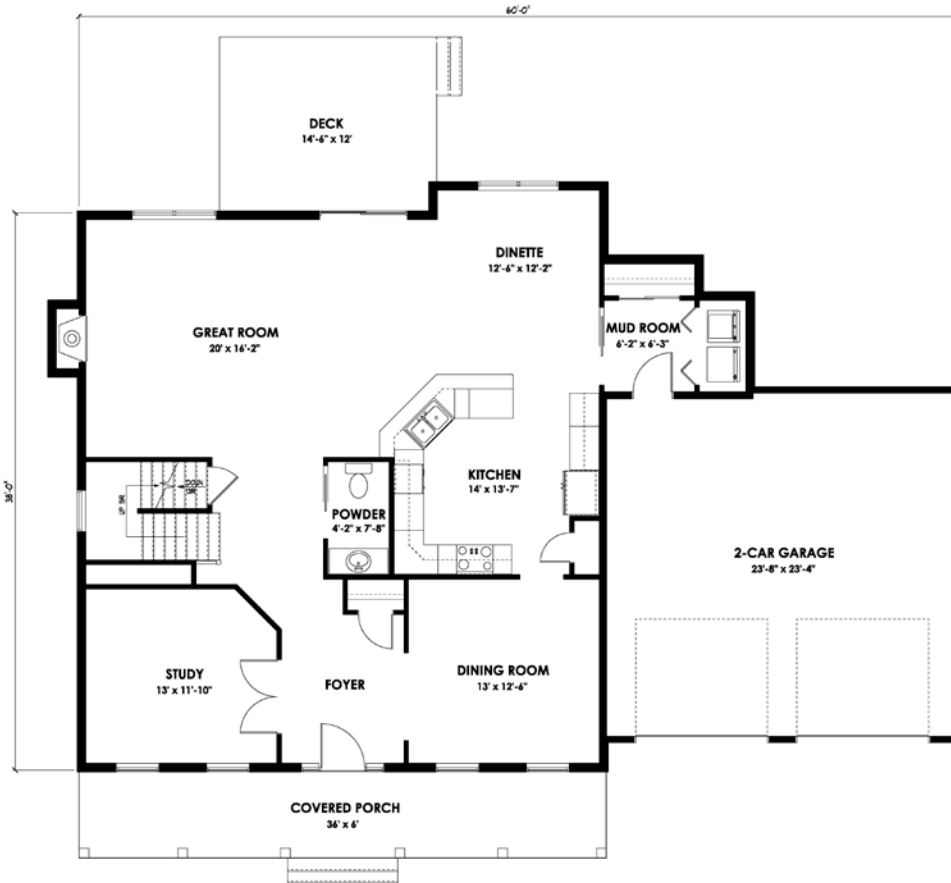

Mannarino Builders – Redstone Farm, Suffield CT

Dorchester

Starting at 499,900.

TAKE ADVANTAGE OF EARLY SPRING PRICING!

FIRST FLOOR

1487 S.F.

SECOND FLOOR

1306 S.F.